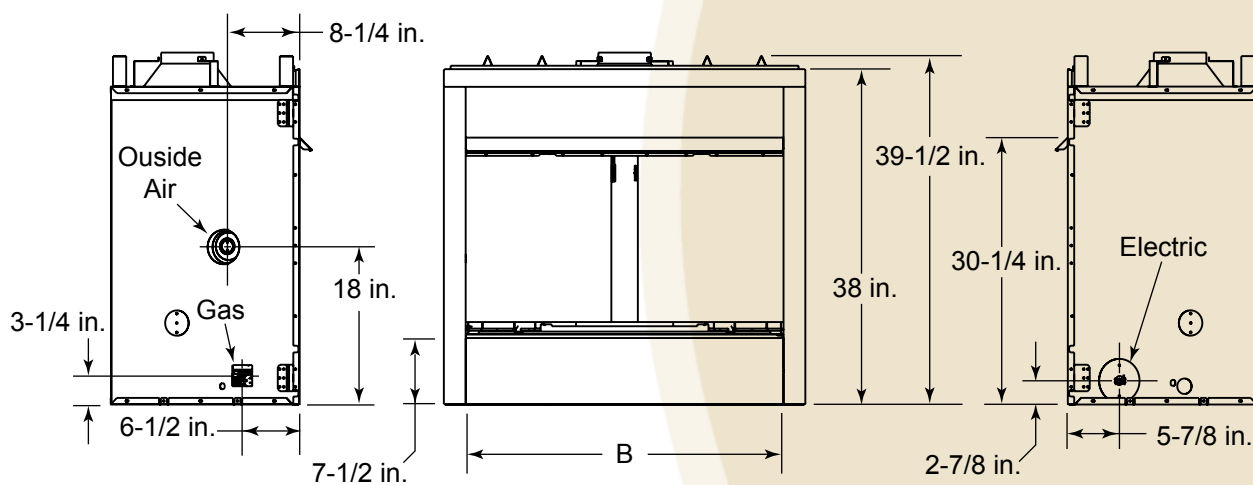

# Reveal Technical Specifications

Model	A	B	C
RBV4236	41"	36"	23-3/4"
RBV4842	47"	42"	29-3/4"

Model	A Rough Opening (Width)	B Rough Opening (Height)	C Rough Opening (Depth)
RBV4236	42"	39-3/4"	22"
RBV4842	48"	39-3/4"	22"