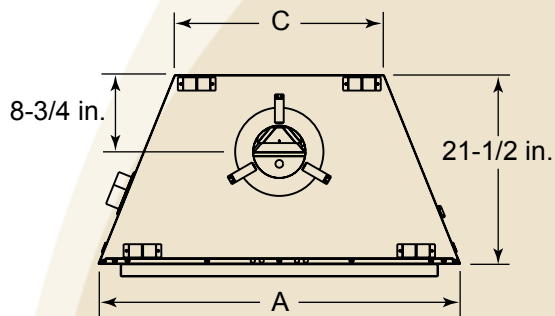

# Reveal Technical Specifications

Model	A	B	C
RBV4236	41"	36"	23-3/4"
RBV4842	47"	42"	29-3/4"

Model	A Rough Opening (Width)	B Rough Opening (Height)	C Rough Opening (Depth)
RBV4236	42"	39-3/4"	22"
RBV4842	48"	39-3/4"	22"